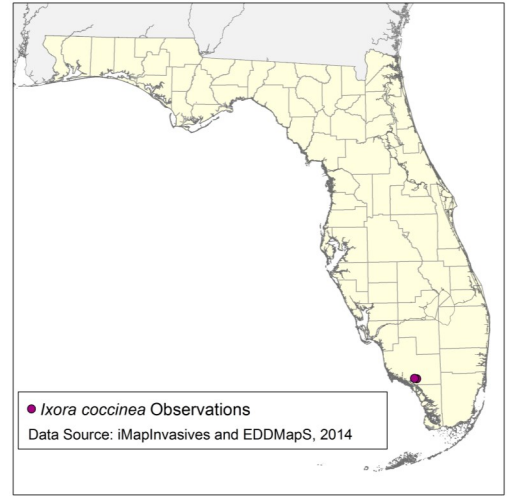

Ixora coccinea

SCARLET JUNGLEFLAME

Rubiaceae

Common Synonyms: *Ixora montana*

FLEPPC Category: -

FDACS Listed Noxious Weed: No

IFAS Assessment

North -
Central -
South -

USDA Hardiness Zone: 9a-10b

Growth Habit: Evergreen shrub

Origin: Tropical southeast Asia, including southern India and Sri Lanka

Ixora coccinea, Rubiaceae, by Louise Wolff
http://commons.wikimedia.org/wiki/Ixora_coccinea
Used under Creative Commons 3.0 license

Description: A dense, multi-branched evergreen shrub, commonly 1.2-2 m in height, but capable of reaching up to 3.6 m high. *Ixora* has a rounded form, with a spread that may exceed its height. The glossy, leathery, oblong leaves are about 10 cm long, with entire margins, and are opposite or whorled on the stems. Small tubular, scarlet flowers in dense rounded clusters 5-13 cm across are produced almost all year long. There are numerous named cultivars differing in flower color (yellow, pink, orange) and plant size. Several popular cultivars are dwarfs, usually staying under 3 ft in height.