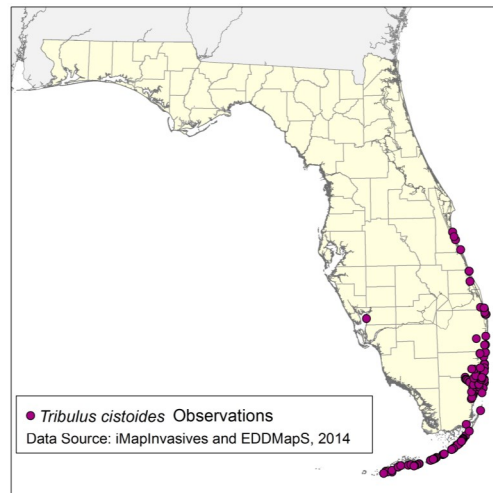

Tribulus cistoides

BURRNUT

Zygophyllaceae

Common Synonyms: *none*

FLEPPC Category: -

FDACS Listed Noxious Weed: No

IFAS Assessment

| | |
|---------|---------|
| North | CAUTION |
| Central | CAUTION |
| South | CAUTION |

USDA Hardiness Zone: 9a-11

Growth Habit: Perennial herb

Origin: East Africa, Madagascar,
Mascarene Islands

Forest and Kim Starr, Starr Environmental, Bugwood.org

Description: Perennial (sometimes annual) herb, with many-branched trailing stems to 1 m long or longer. Tap root woody, stems often slightly woody at base, tips erect, younger stems covered with silky hairs. Leaves opposite, to 10 cm long, even-pinnate. Leaflets in 5-8 pairs, elliptic or oblong, to 2.8 cm long and 1.2 cm wide, covered with silky hairs, margins entire, bases rounded, tips bluntly pointed. Terminal leaflet pair spine tipped. Stipules linear, to 0.7 cm long. Flowers showy, solitary in leaf axils, on long, hairy stalks 2 to 3 cm long, sepals 5, lance shaped, petals 5, bright yellow, rounded, to 2.5 cm long. Fruit a hard spiny capsule, burr-like, to 1.5 cm across, splitting into 4 or 5 segments, each of which has two sharp spines to 8 mm long and contains one or more seeds.